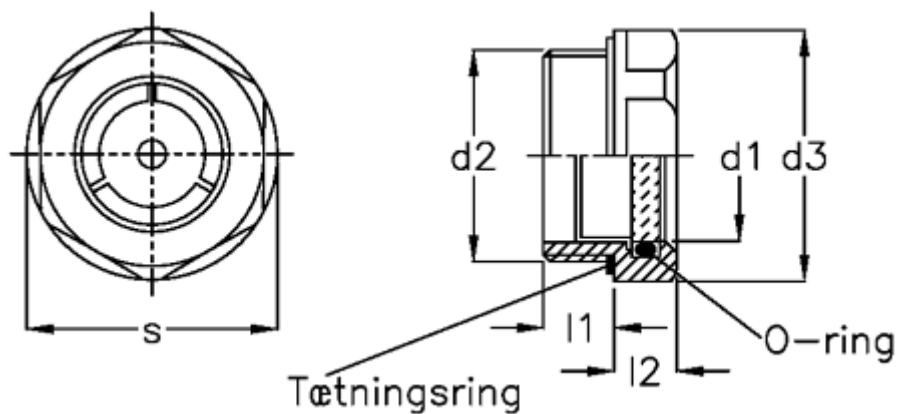

Data Sheet

Article number: 20903532

Description: E+G Oil level sight glass (high temp.)
GN 743.1-32-M42x1,5-B

Measures

d1	= 32
d2	= M42x1,5
d3	= 50
l1	= 12.0
l2	= 9.0
Max pressure	= 6 Bar
s	= 46